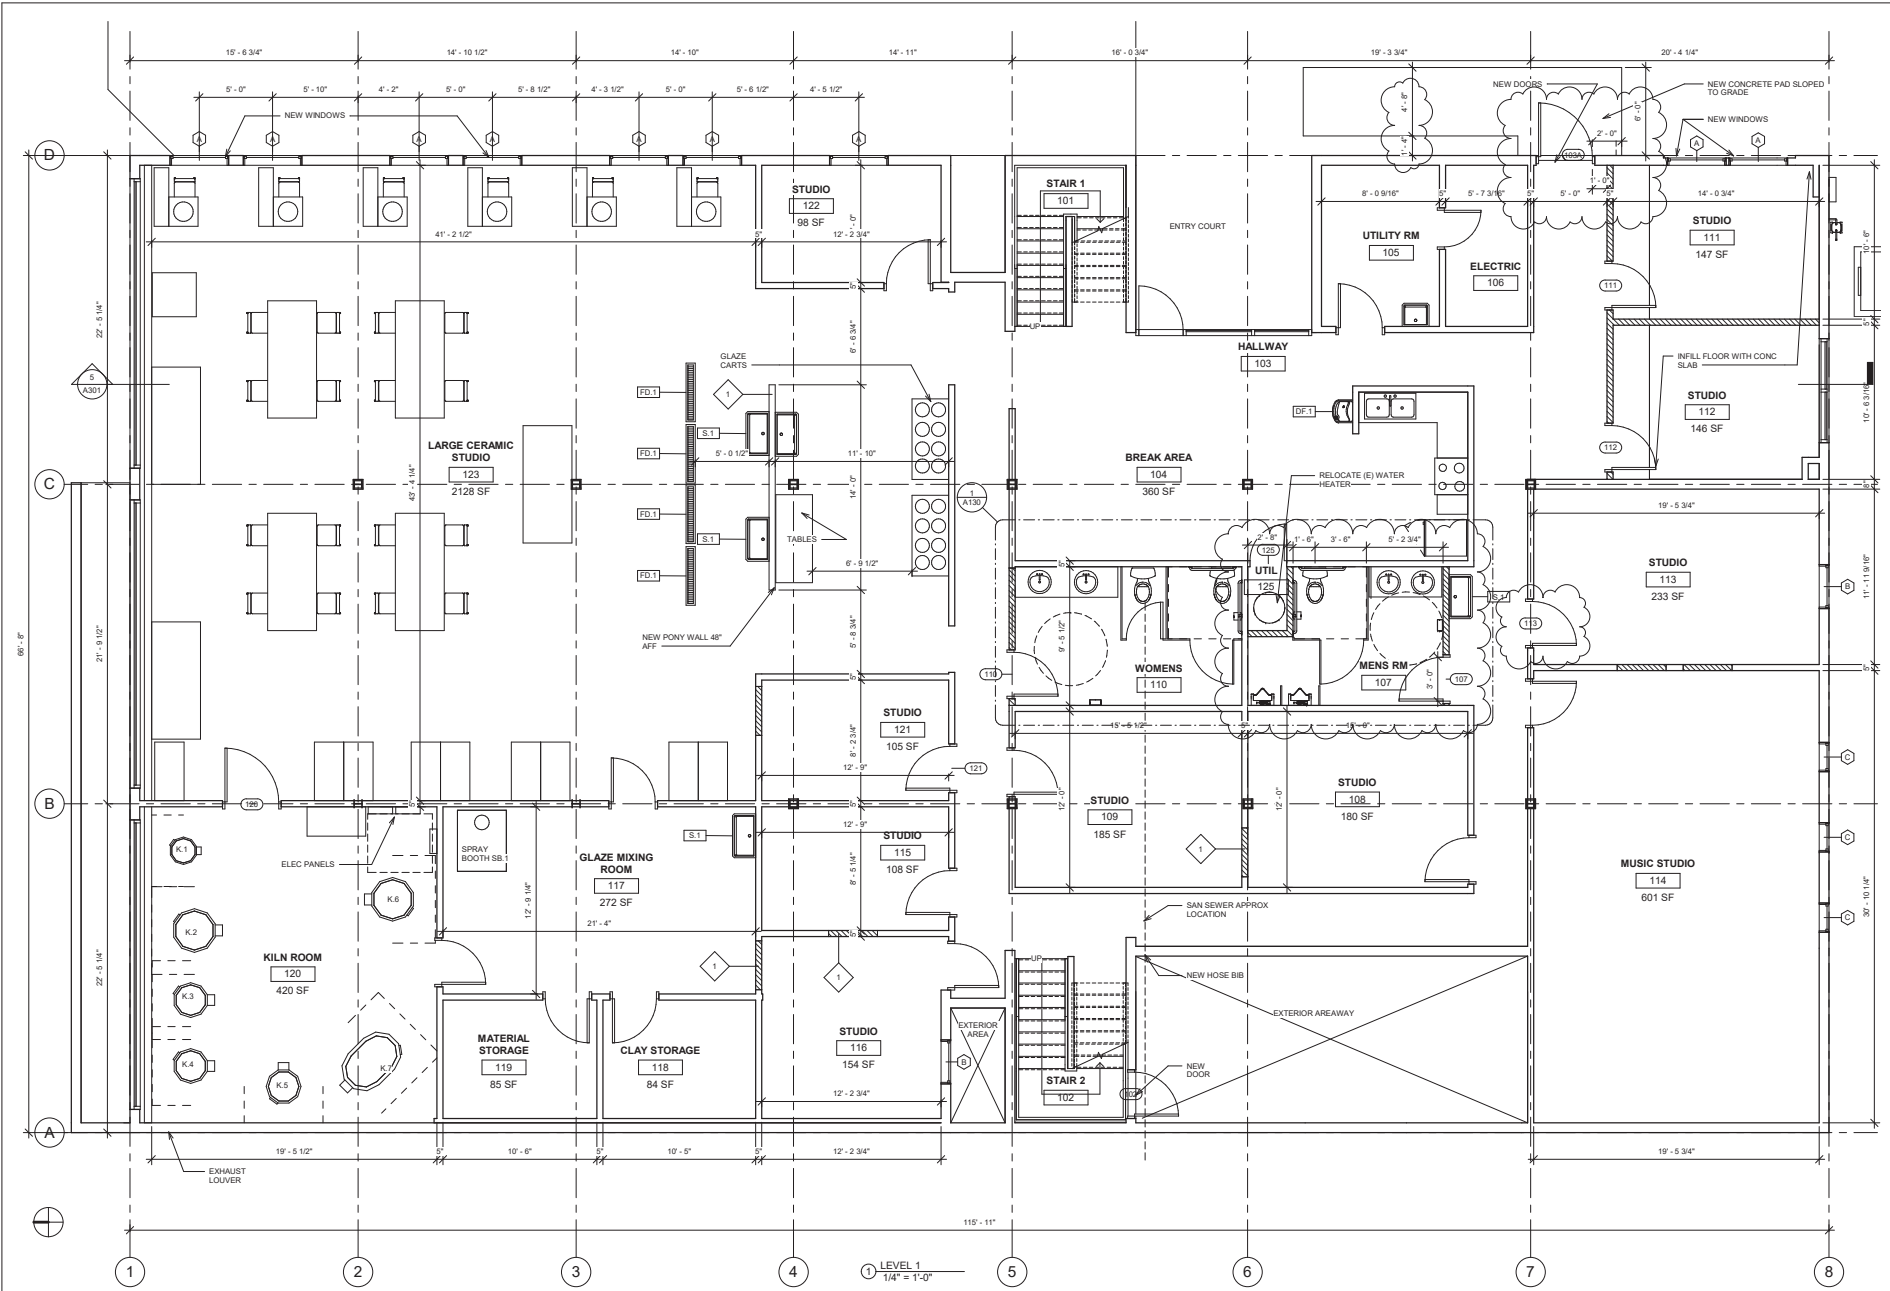

No.	Description	Date

CITY COMMENTS (2.16.21)

LOWER LEVEL

A101

2/10/2021 5:20:18 PM